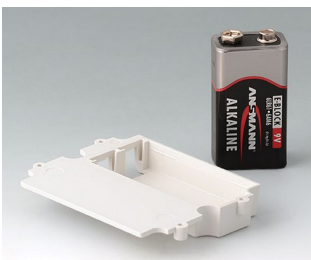

A9174003
Battery compartment, 1 x 9 V
ABS (UL 94 HB)
off-white RAL 9002