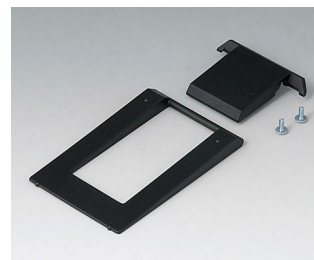

A9250909
Tilt foot bar
ABS (UL 94 HB)
black RAL 9005

Subject to technical modification without notice. © by OKW Gehäusesysteme, Buchen/Germany.