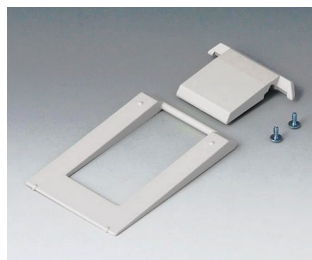

A9250907
Tilt foot bar
ABS (UL 94 HB)
off-white RAL 9002