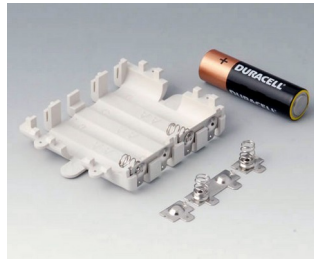

A9190011
Set of battery clips, 2 x AA
Steel
nickel-plated

A9190012
Set of battery clips, 4 x AA
Steel
nickel-plated

DATEC-MOBIL-BOX

A9250250
Battery spacer
PE foam
1.97"x0.98"x0.16"

A9345217
Set of battery compartment, 4 x
AA
ABS (UL 94 HB)
off-white RAL 9002