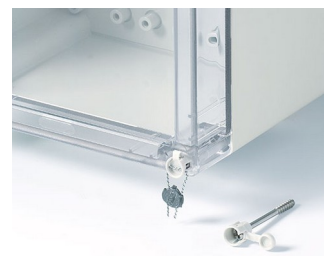

IN-BOX

Tough industrial plastic enclosures

As enclosures for terminal installations, as well as for electronics equipment, the IN-BOX series offers versatile options for electrical and electronics engineers.

- nine base enclosures with high gloss surfaces and different heights
- two standard materials: ABS (UL 94 HB) or PC (V-2);
the complete enclosures in PC comply with fire safety standard UL 94 5V (better than V-0), although the material only has the classification V-2
- RF permeable enclosure materials
- high protection classes IP 66/67; sealing gasket pre-foamed in the top
- high impact strength IK07 (ABS) and IK08 (PC)
- top parts in case color or transparent
- efficient quarter-turn lid screws in stainless steel
- recessed operating area for protecting a membrane keypad or decorative foil/label
- direct wall mounting or exterior wall mounting with wall mounting brackets; if required an internal hinge kit can be supplied as an accessory
- optional security kit for use with lead tags
- DIN rails and mounting plates for individual installation and configurations
- internal screw pillars for PCBs, DIN rails and mounting plates