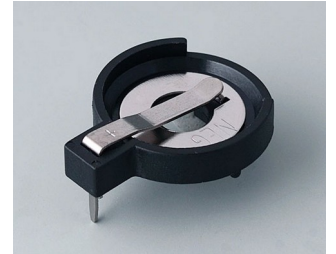

Machining

Printing

Laser marking

Installation / Assembly
of accessories

BATTERY COMPARTMENTS AND HOLDERS,

GEHÄUSE
SYSTEME

BUTTON CELL HOLDERS

Select Versions

A9156001
Battery holder, 2 x AA
PP
black RAL 9005

A9156003
Battery holder, 1 x 9 V
Steel
nickel-plated

A9174004
Battery compartment, 4 x AA
ABS (UL 94 HB)
off-white RAL 9002

A9193037
Button cell holder, Ø 0.787"

A9193038
Button cell holder, Ø 0.906"

A9193039
Button cell holder, Ø 0.472"

A9193040
Button cell holder, Ø 0.630"

A9250250
Battery spacer
PE foam

1.97"x0.98"x0.16"

A9250251
Battery spacer
PE foam

1.97"x0.98"x0.12"