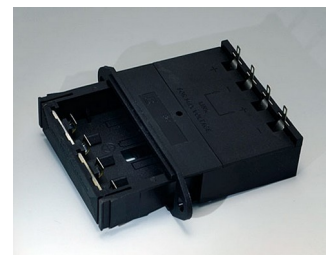

A9156001
Battery holder, 2 x AA
PP
black RAL 9005

A9156003
Battery holder, 1 x 9 V
Steel
nickel-plated

A9174004
Battery compartment, 4 x AA
ABS (UL 94 HB)
off-white RAL 9002

A9193037
Button cell holder, Ø 0.787"

A9193038
Button cell holder, Ø 0.906"

A9193039
Button cell holder, Ø 0.472"

A9193040
Button cell holder, Ø 0.630"

A9250250
Battery spacer
PE foam

1.97"x0.98"x0.16"

A9250251
Battery spacer
PE foam

1.97"x0.98"x0.12"

A9301330
Battery holder, 3 x AA
PA
black RAL 9005

A9302510
Battery holder, 1 x 9 V
PA
black RAL 9005

A9302540
Battery holder, 4 x AA
PA
black RAL 9005

BATTERY COMPARTMENTS AND HOLDERS,

GEHÄUSE
SYSTEME

BUTTON CELL HOLDERS