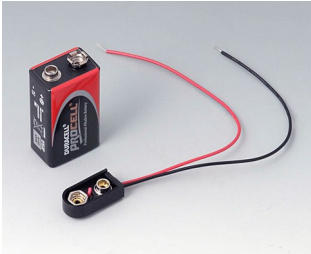

BATTERY COMPARTMENTS AND HOLDERS,

GEHÄUSE
SYSTEME

BUTTON CELL HOLDERS

Accessory "battery"

A9156002
Plug-in contact, 1 x 9 V

A9161001
Set of battery clips, 4 x AA
Steel
tin-plated

A9193003
Battery-clips, double contact
Steel
tin-plated