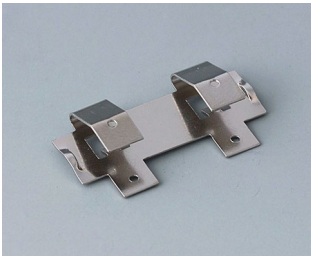

BATTERY COMPARTMENTS AND HOLDERS,

GEHÄUSE
SYSTEME

BUTTON CELL HOLDERS

Accessory "battery"

A9156002
Plug-in contact, 1 x 9 V

A9161001
Set of battery clips, 4 x AA
Steel
tin-plated

A9193003
Battery-clips, double contact
Steel
tin-plated

A9193004
Battery-clips, single contact
Steel
tin-plated

A9193005
Battery clips, double contact
Steel
nickel-plated

A9193006
Battery-clips, single contact
Steel
nickel-plated

A9193008
Battery clips, double contact
CuBe
nickel-plated