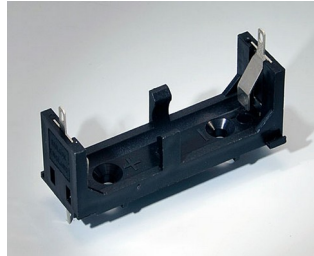

A9193038
Button cell holder, Ø 0.906"

A9193039
Button cell holder, Ø 0.472"

A9193040
Button cell holder, Ø 0.630"

A9250250
Battery spacer
PE foam

1.97"x0.98"x0.16"

A9250251
Battery spacer
PE foam

1.97"x0.98"x0.12"

A9301330
Battery holder, 3 x AA
PA
black RAL 9005

A9302510
Battery holder, 1 x 9 V
PA
black RAL 9005

A9302540
Battery holder, 4 x AA
PA
black RAL 9005

BATTERY COMPARTMENTS AND HOLDERS,

GEHÄUSE
SYSTEME

BUTTON CELL HOLDERS

A9303210
Battery holder, 1 x C
PA
black RAL 9005

A9303310
Battery holder, 1 x AA
PA
black RAL 9005

A9336117
Battery compartment kit, 3 x AA
ABS (UL 94 HB)
off-white RAL 9002
3.66"x2.72"
IP 54

A9336118
Battery compartment kit, 3 x AA
ABS (UL 94 HB)
lava
3.66"x2.72"
IP 54