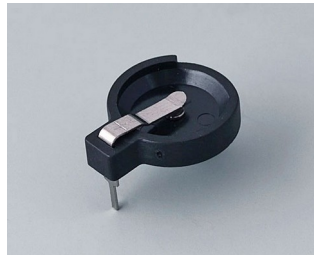

Machining

Printing

Laser marking

Installation / Assembly
of accessories

BATTERY COMPARTMENTS AND HOLDERS,

GEHÄUSE
SYSTEME

BUTTON CELL HOLDERS

Select Versions

A9156001
Battery holder, 2 x AA
PP
black RAL 9005

A9156003
Battery holder, 1 x 9 V
Steel
nickel-plated

A9174004
Battery compartment, 4 x AA
ABS (UL 94 HB)
off-white RAL 9002

A9193037
Button cell holder, Ø 0.787"

A9193038
Button cell holder, Ø 0.906"

A9193039
Button cell holder, Ø 0.472"

A9193040
Button cell holder, Ø 0.630"

A9250250
Battery spacer
PE foam

1.97"x0.98"x0.16"

A9250251
Battery spacer
PE foam

1.97"x0.98"x0.12"