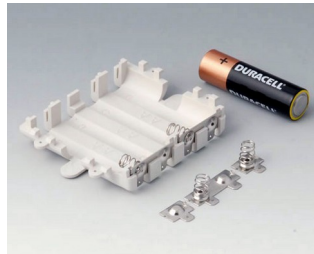

A9336119
Battery compartment kit, 3 x AA
ABS (UL 94 HB)
black RAL 9005
3.66"x2.72"
IP 54

A9338117
Battery compartment kit, 5 x AA
ABS (UL 94 HB)
off-white RAL 9002
3.66"x3.86"
IP 54

A9338118
Battery compartment kit, 5 x AA
ABS (UL 94 HB)
lava
3.66"x3.86"
IP 54

A9338119
Battery compartment kit, 5 x AA
ABS (UL 94 HB)
black RAL 9005
3.66"x3.86"
IP 54

A9338218
Battery compartment kit, 5 x AA
ASA+PC (UL 94 V-0)
lava
3.66"x3.86"
IP 54

A9345217
Set of battery compartment, 4 x AA
ABS (UL 94 HB)
off-white RAL 9002

BATTERY COMPARTMENTS AND HOLDERS,

GEHÄUSE
SYSTEME

BUTTON CELL HOLDERS

Accessory "battery"

A9156002
Plug-in contact, 1 x 9 V

A9161001
Set of battery clips, 4 x AA
Steel
tin-plated

A9193003
Battery-clips, double contact
Steel
tin-plated