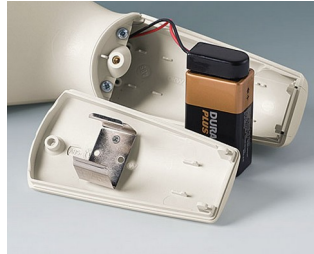

Machining

Printing

Laser marking

Installation / Assembly
of accessories

BATTERY COMPARTMENTS AND HOLDERS,

GEHÄUSE
SYSTEME

BUTTON CELL HOLDERS

Select Versions

A9156001
Battery holder, 2 x AA
PP
black RAL 9005

A9156003
Battery holder, 1 x 9 V
Steel
nickel-plated

A9174004
Battery compartment, 4 x AA
ABS (UL 94 HB)
off-white RAL 9002

A9193037
Button cell holder, Ø 0.787"

A9193038
Button cell holder, Ø 0.906"

A9193039
Button cell holder, Ø 0.472"

A9193040
Button cell holder, Ø 0.630"

A9250250
Battery spacer
PE foam

1.97"x0.98"x0.16"

A9250251
Battery spacer
PE foam

1.97"x0.98"x0.12"