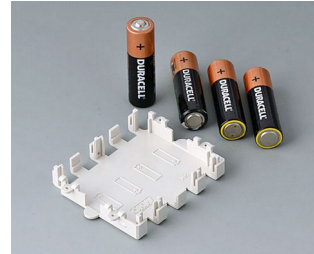

Machining

Printing

Laser marking

Installation / Assembly
of accessories

BATTERY COMPARTMENTS AND HOLDERS,

GEHÄUSE
SYSTEME

BUTTON CELL HOLDERS

Select Versions

A9156001
Battery holder, 2 x AA
PP
black RAL 9005

A9156003
Battery holder, 1 x 9 V
Steel
nickel-plated

A9174004
Battery compartment, 4 x AA
ABS (UL 94 HB)
off-white RAL 9002

A9193037
Button cell holder, Ø 0.787"

A9193038
Button cell holder, Ø 0.906"

A9193039
Button cell holder, Ø 0.472"

A9193040
Button cell holder, Ø 0.630"

A9250250
Battery spacer
PE foam

1.97"x0.98"x0.16"

A9250251
Battery spacer
PE foam

1.97"x0.98"x0.12"