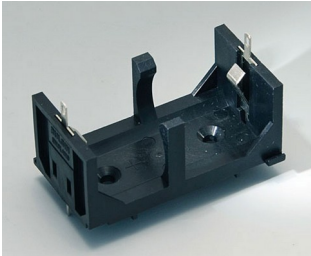

A9193038
Button cell holder, Ø 0.906"

A9193039
Button cell holder, Ø 0.472"

A9193040
Button cell holder, Ø 0.630"

A9250250
Battery spacer
PE foam

1.97"x0.98"x0.16"

A9250251
Battery spacer
PE foam

1.97"x0.98"x0.12"

A9301330
Battery holder, 3 x AA
PA
black RAL 9005

A9302510
Battery holder, 1 x 9 V
PA
black RAL 9005

A9302540
Battery holder, 4 x AA
PA
black RAL 9005

BATTERY COMPARTMENTS AND HOLDERS,

GEHÄUSE
SYSTEME

BUTTON CELL HOLDERS