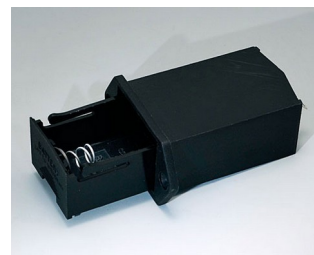

A9156001
Battery holder, 2 x AA
PP
black RAL 9005

A9156003
Battery holder, 1 x 9 V
Steel
nickel-plated

A9174004
Battery compartment, 4 x AA
ABS (UL 94 HB)
off-white RAL 9002

A9193037
Button cell holder, Ø 0.787"

A9193038
Button cell holder, Ø 0.906"

A9193039
Button cell holder, Ø 0.472"

A9193040
Button cell holder, Ø 0.630"

A9250250
Battery spacer
PE foam

1.97"x0.98"x0.16"

A9250251
Battery spacer
PE foam

1.97"x0.98"x0.12"

A9301330
Battery holder, 3 x AA
PA
black RAL 9005

A9302510
Battery holder, 1 x 9 V
PA
black RAL 9005

A9302540
Battery holder, 4 x AA
PA
black RAL 9005

BATTERY COMPARTMENTS AND HOLDERS,

GEHÄUSE
SYSTEME

BUTTON CELL HOLDERS