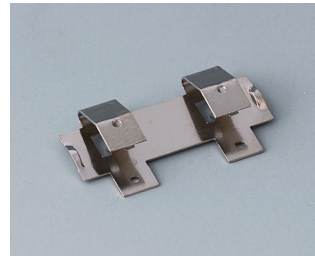

BATTERY COMPARTMENTS AND HOLDERS,

GEHÄUSE
SYSTEME

BUTTON CELL HOLDERS

Accessory "battery"

A9156002
Plug-in contact, 1 x 9 V

A9161001
Set of battery clips, 4 x AA
Steel
tin-plated

A9193003
Battery-clips, double contact
Steel
tin-plated

A9193004
Battery-clips, single contact
Steel
tin-plated

A9193005
Battery clips, double contact
Steel
nickel-plated

A9193006
Battery-clips, single contact
Steel
nickel-plated

A9193008
Battery clips, double contact
CuBe
nickel-plated