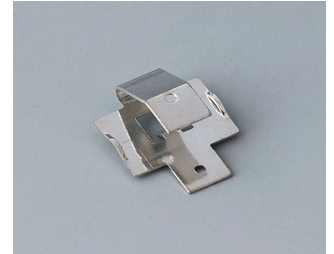

BATTERY COMPARTMENTS AND HOLDERS,

GEHÄUSE
SYSTEME

BUTTON CELL HOLDERS

Accessory "battery"

A9156002
Plug-in contact, 1 x 9 V

A9161001
Set of battery clips, 4 x AA
Steel
tin-plated

A9193003
Battery-clips, double contact
Steel
tin-plated

A9193004
Battery-clips, single contact
Steel
tin-plated

A9193005
Battery clips, double contact
Steel
nickel-plated

A9193006
Battery-clips, single contact
Steel
nickel-plated

A9193008
Battery clips, double contact
CuBe
nickel-plated