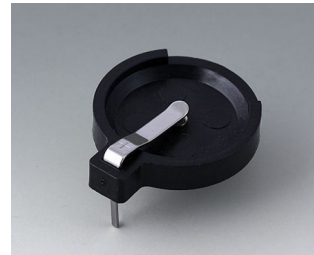

Machining

Printing

Laser marking

Installation / Assembly
of accessories

BATTERY COMPARTMENTS AND HOLDERS,

GEHÄUSE
SYSTEME

BUTTON CELL HOLDERS

Select Versions

A9156001
Battery holder, 2 x AA
PP
black RAL 9005

A9156003
Battery holder, 1 x 9 V
Steel
nickel-plated

A9174004
Battery compartment, 4 x AA
ABS (UL 94 HB)
off-white RAL 9002

A9193037
Button cell holder, Ø 0.787"

A9193038
Button cell holder, Ø 0.906"

A9193039
Button cell holder, Ø 0.472"

A9193040
Button cell holder, Ø 0.630"

A9250250
Battery spacer
PE foam

1.97"x0.98"x0.16"

A9250251
Battery spacer
PE foam

1.97"x0.98"x0.12"