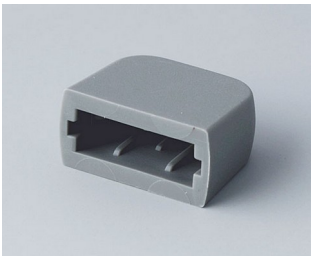

USB COVERS

To lock the USB interface or simply to insert into type A USB sockets. Offers protection from damage and foreign matter.

Select Versions

A9320008
USB end cover
TPE
volcano

A9320107
USB cover
PP
off-white RAL 9002
1.38"x0.51"

A9320207
USB cover, type Mini-USB
PP
off-white RAL 9002
1.16"x0.33"

Subject to technical modification without notice. © by OKW Gehäusesysteme, Buchen/Germany.